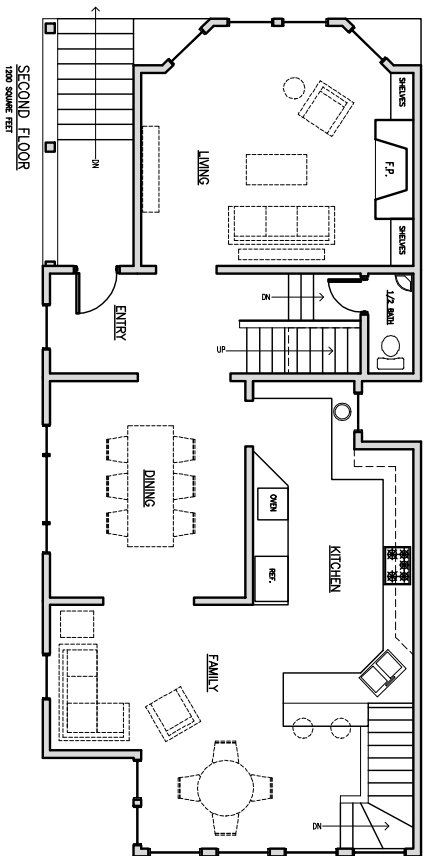

# 1342 Shrader Street

| FLOOR AREAS: |              |
|--------------|--------------|
| MAIN FLOOR   | 1200 SQ. FT. |
| SECOND FLOOR | 1200 SQ. FT. |
| THIRD FLOOR  | 1200 SQ. FT. |
| LAUNDRY      | 482 SQ. FT.  |
| GARAGE       | 550 SQ. FT.  |
| STORAGE      | 550 SQ. FT.  |
| TOTAL        | 4420 SQ. FT. |