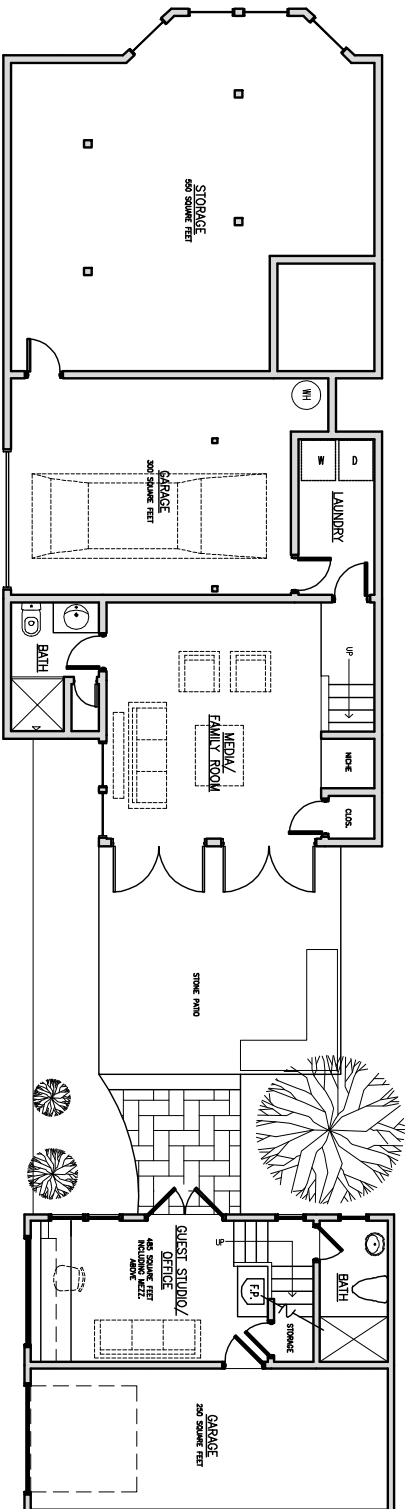

# 1342 Shrader Street

| FLOOR AREAS: |              |
|--------------|--------------|
| MAIN FLOOR   | 1200 SQ. FT. |
| SECOND FLOOR | 1200 SQ. FT. |
| THIRD FLOOR  | 1200 SQ. FT. |
| LAUNDRY      | 482 SQ. FT.  |
| GARAGE       | 550 SQ. FT.  |
| STORAGE      | 550 SQ. FT.  |
| TOTAL        | 4420 SQ. FT. |