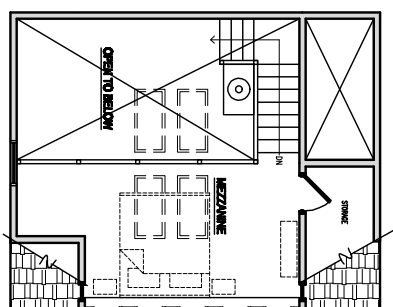

# 1342 Shrader Street

| FLOOR AREAS: |              |
|--------------|--------------|
| MAIN FLOOR   | 1200 SQ. FT. |
| SECOND FLOOR | 1200 SQ. FT. |
| THIRD FLOOR  | 1200 SQ. FT. |
| LAUNDRY      | 482 SQ. FT.  |
| GARAGE       | 550 SQ. FT.  |
| STORAGE      | 550 SQ. FT.  |
| TOTAL        | 4420 SQ. FT. |