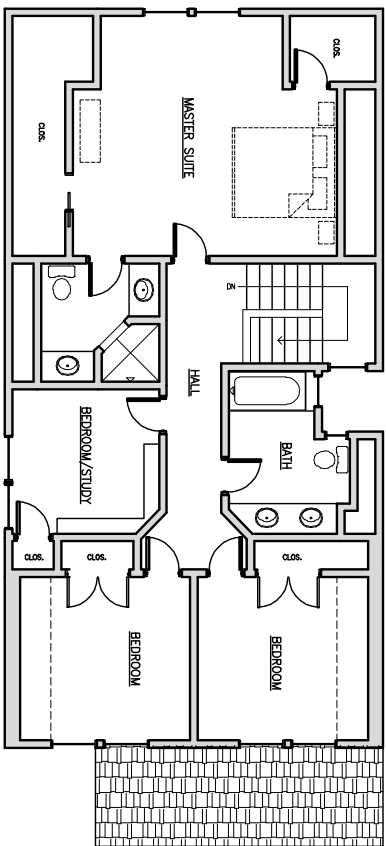

# 1342 Shrader Street

| FLOOR AREAS: |              |
|--------------|--------------|
| MAIN FLOOR   | 1200 SQ. FT. |
| SECOND FLOOR | 1200 SQ. FT. |
| THIRD FLOOR  | 1200 SQ. FT. |
| LAUNDRY      | 482 SQ. FT.  |
| GARAGE       | 550 SQ. FT.  |
| STORAGE      | 550 SQ. FT.  |
| TOTAL        | 4420 SQ. FT. |